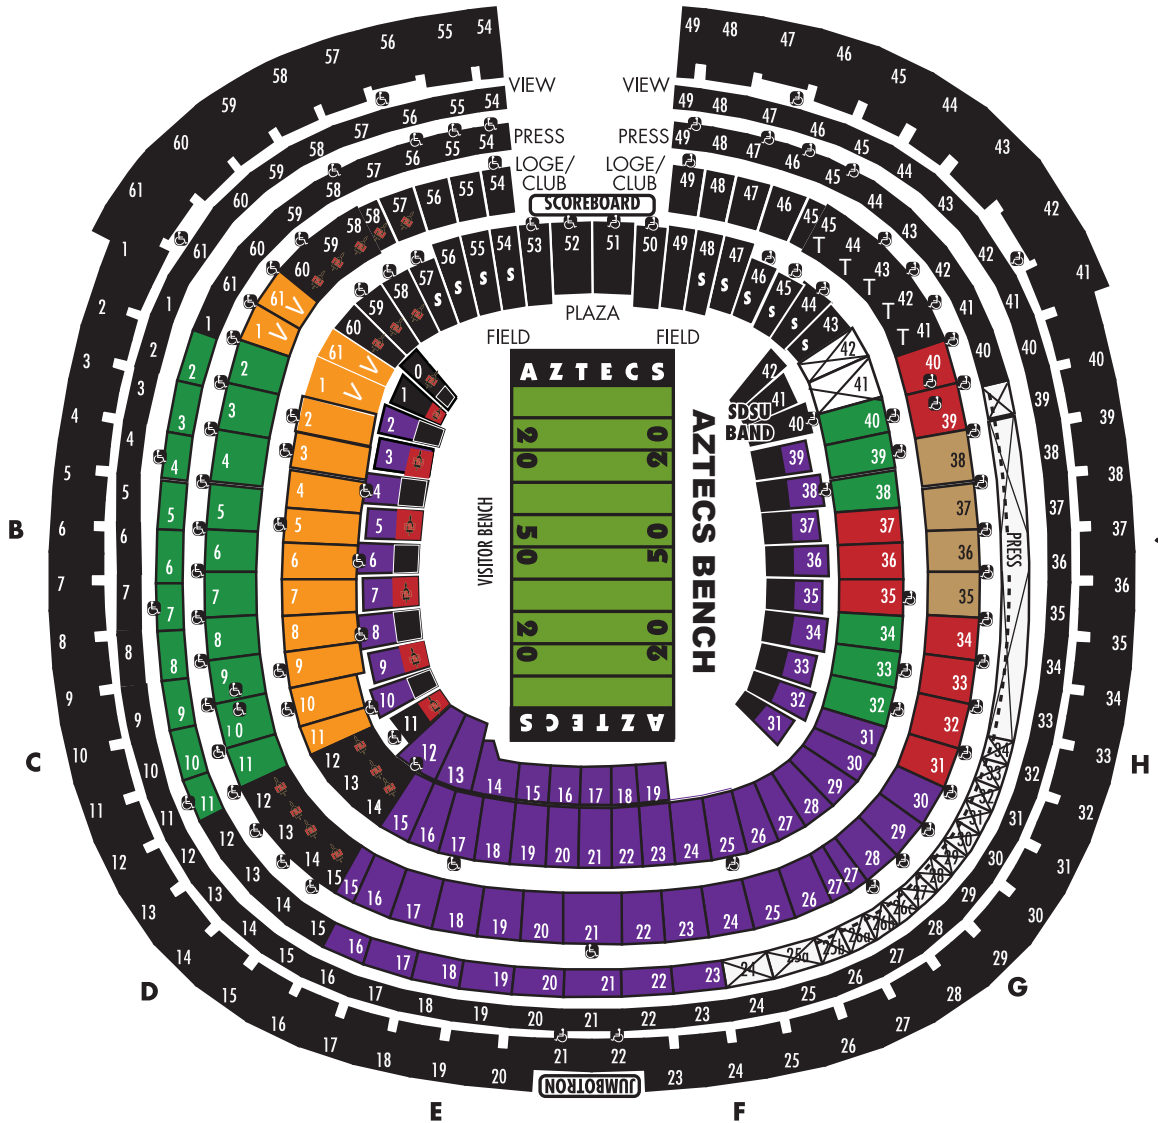

2020 AZTEC FOOTBALL

SEASON TICKET PRICING

PUBLIC SEASON TICKETS - ORDERED BY JAN. 24

(Prices include \$3 City of San Diego facility fee for 6 games)

- Club South (price level 1) - \$511 per seat
- Plaza-Club South (price level 2) - \$371 per seat
- Plaza South/Club-Press North (price level 3) - \$311 per seat
- Plaza North (price level 4) - \$211 per seat
- Field/Plaza-Loge-Press EndZone (price level 5) - \$149 per seat

- S** SDSU STUDENT AREA SDSU Faculty & Staff receive approximately 20% off ticket price
- NOT AVAILABLE**

PUBLIC SEASON TICKETS - ORDERED AFTER JAN. 24

(Prices include \$3 City of San Diego facility fee for 6 games)

- Club South (price level 1) - \$561 per seat
- Plaza-Club South (price level 2) - \$421 per seat
- Plaza South/Club-Press North (price level 3) - \$341 per seat
- Plaza North (price level 4) - \$221 per seat
- Field/Plaza-Loge-Press EndZone (price level 5) - \$155 per seat